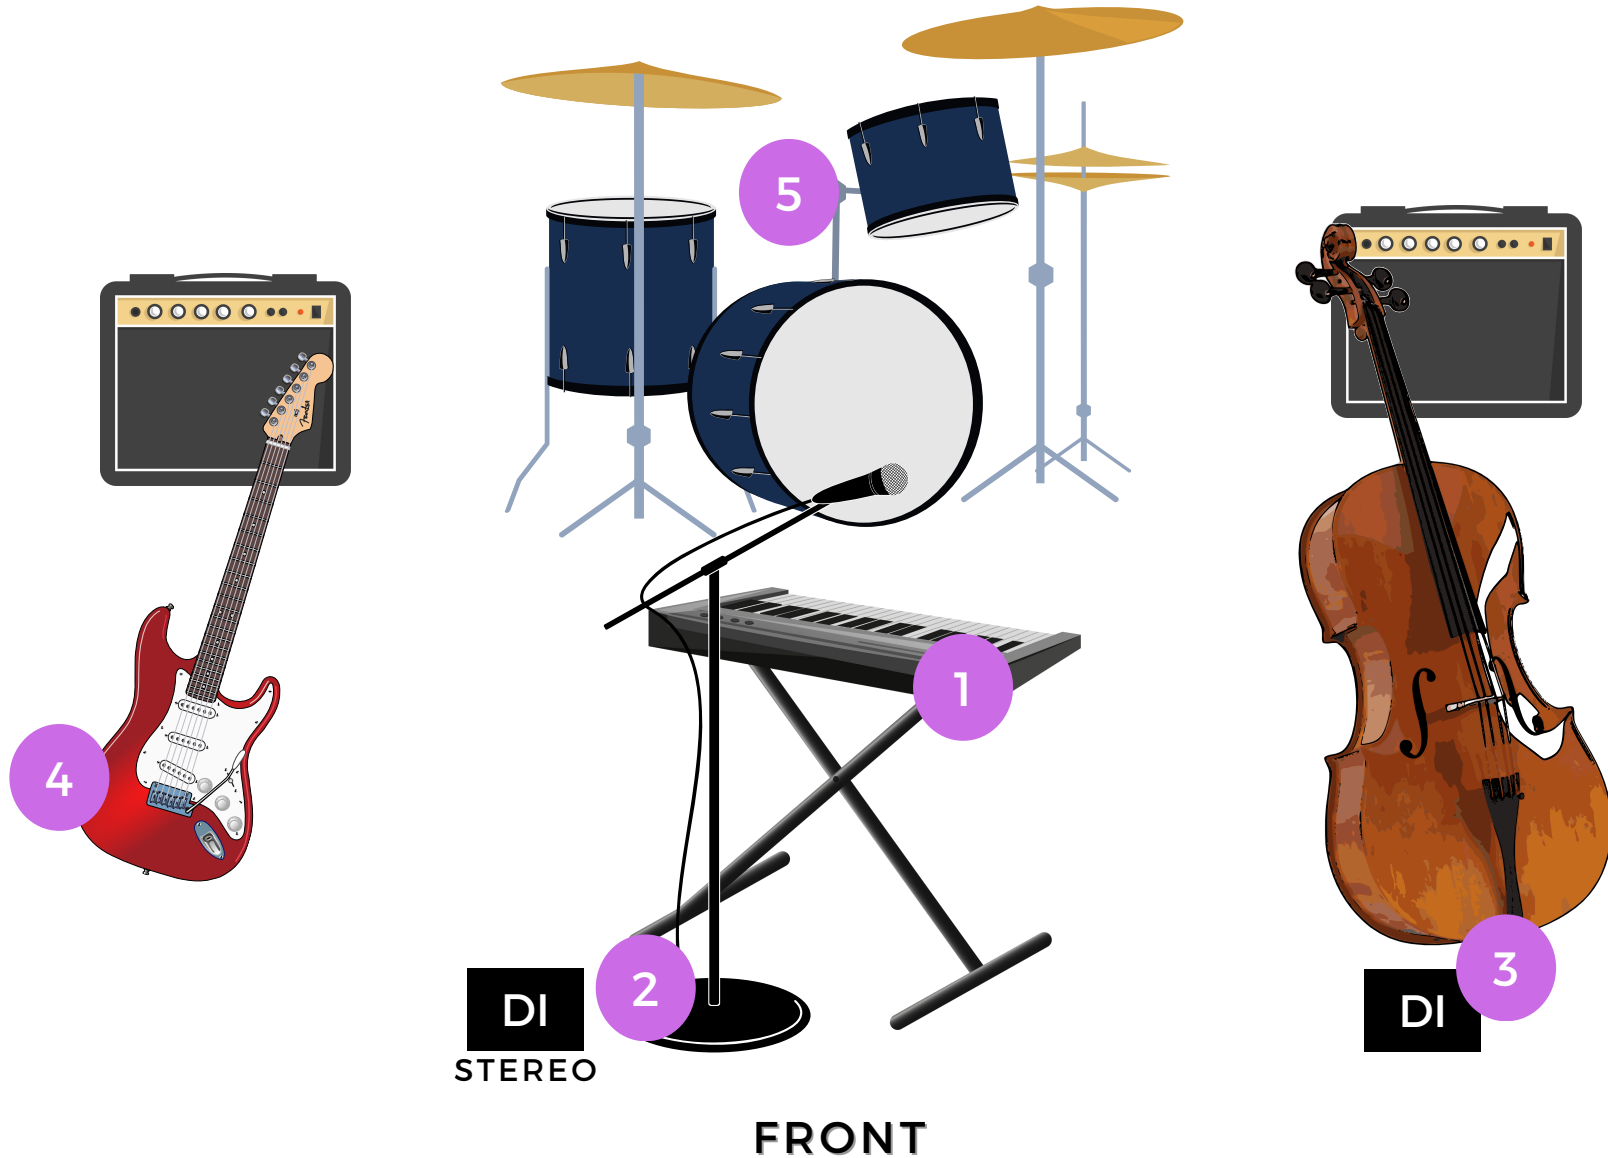

SHAY WOLF - BAND STAGE PLOT

INPUT LIST

1 - DI Stereo Box for Keyboard (keyboard provided by musician)

2 - Boom Stand with XLR Cable (microphone provided by musician)

3 - DI for Bass (bassist will bring own amp)

4 - Instrument Mic for electric guitar amp on boom stand

5 - Mics on drum kit