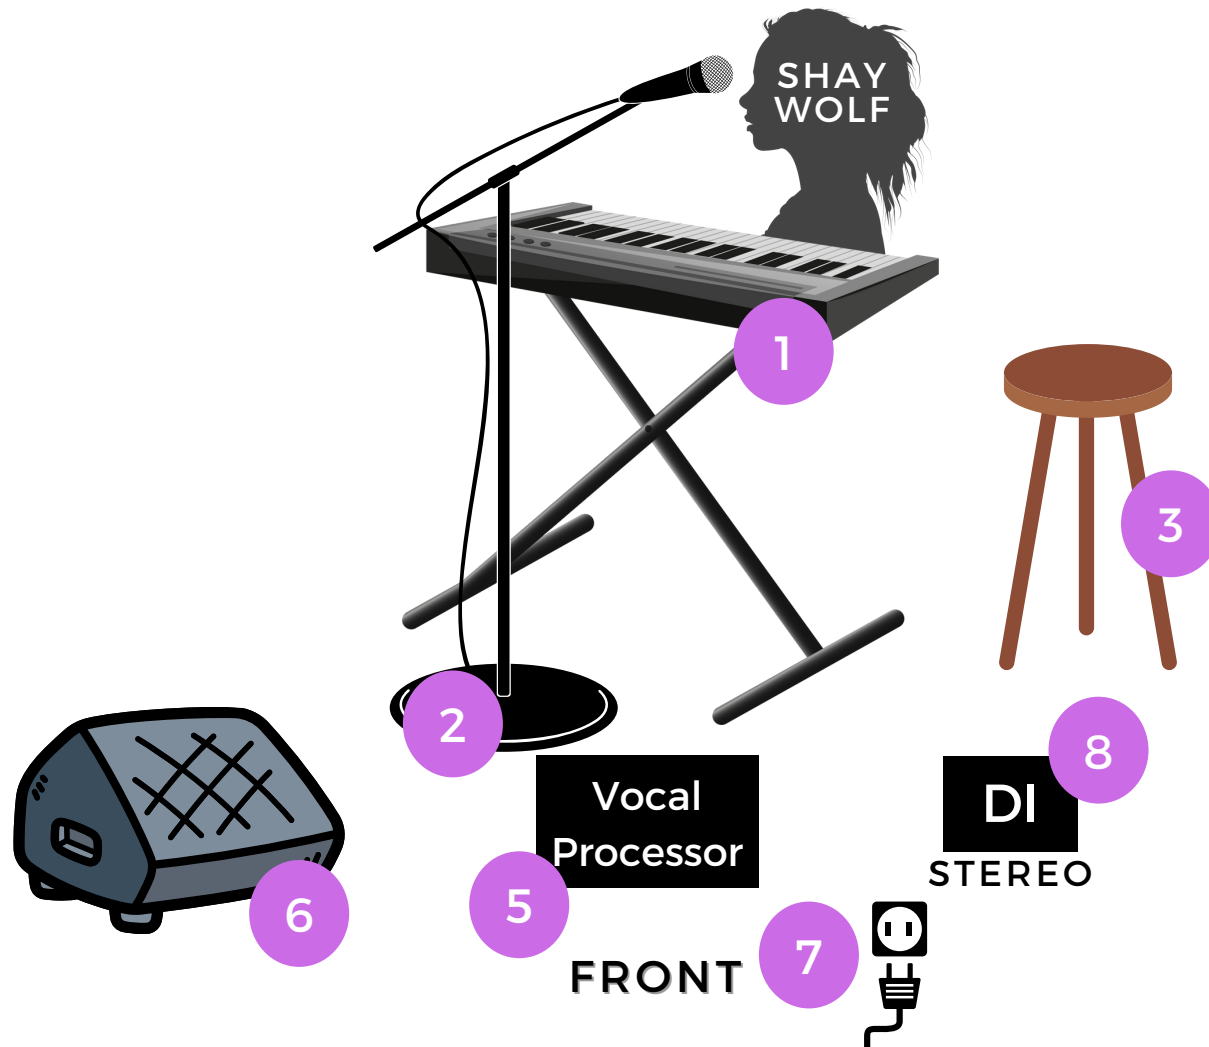

SHAY WOLF - SOLO STAGE PLOT

INPUT LIST

- 1 - Keyboard (instrument, stand & stool provided by musician)
- 2 - Boom Stand with XLR Cable (microphone provided by musician)
- 3 - Stool for water

- 4 - AC Outlet / Power Source
- 5 - Vocal processor with XLR out
- 6 - Monitor speaker
- 7 - AC Outlet / Power Source
- 8 - Stereo DI Box (1/4" unbalanced cables x2)